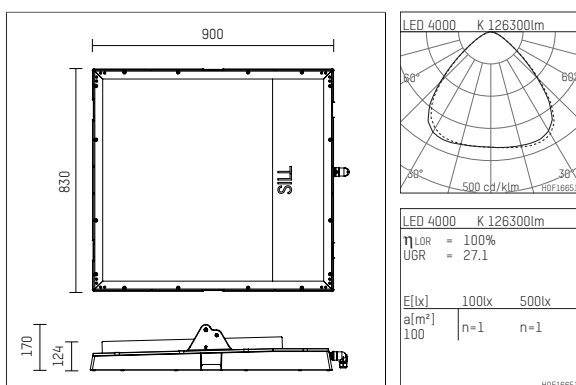

177F965NW70D | black

177 | BLACK EDITION
Arealfooter
LED | 965 W 4000 K

- Arealfooter 177 BLACK EDITION
- for surface mounted installation on wall or ceiling
- mounting bracket must be ordered separately
- with LED 155900 lm
- colour temperature: 4000 K
- colour rendering index: CRI >70
- L90 / B10 (100.000 / ta 25°C)
- net luminous flux: 126300 lm
- total load: 965 W
- luminous efficacy: 130,9 lm/W
- symmetrical light distribution, very wide flood
- beam angle: 98 °
- electronic (DALI), 220-240 V, 0/50/60 Hz overvoltage protection 10kV; discharge current 5kA
- dimmable 10-100%
- Number of luminaires per fuse (B16): 1
- power supply: plug connector 5x2,5 mm²
- optional loop-in loop-out cabling
- housing of aluminium and die cast aluminium
- safety glass, clear
- length: 900 mm, width: 830 mm, height: 170 mm
- windage area: 0,75 m²
- weight: 43,6 kg
- protection rating: IP65
- protection class I
- 5 years warranty
- designed and manufactured in Germany
- minimum ambient temperature: -40 ° C
- maximum ambient temperature: 40 ° C
- impact resistance class: IK10
- certificates: manufactured according to DIN VDE 0711 / EN 60598
- colour: black
- 177F965NW70D