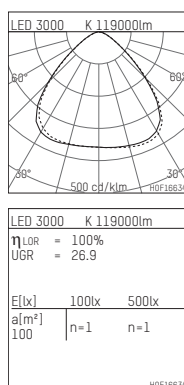

177F965WW70D | black

177 | BLACK EDITION
Arealfooter
LED | 965 W 3000 K

- Arealfooter 177 BLACK EDITION
- for surface mounted installation on wall or ceiling
- mounting bracket must be ordered separately
- with LED 146900 lm
- colour temperature: 3000 K
- colour rendering index: CRI >70
- L90 / B10 (100.000 / ta 25°C)
- net luminous flux: 119000 lm
- total load: 965 W
- luminous efficacy: 123,3 lm/W
- symmetrical light distribution, very wide flood
- beam angle: 98 °
- electronic (DALI), 220-240 V, 0/50/60 Hz overvoltage protection 10kV; discharge current 5kA
- dimmable 10-100%
- Number of luminaires per fuse (B16): 1
- power supply: plug connector 5x2,5 mm²
- optional loop-in loop-out cabling
- housing of aluminium and die cast aluminium
- safety glass, clear
- length: 900 mm, width: 830 mm, height: 170 mm
- windage area: 0,75 m²
- weight: 43,6 kg
- protection rating: IP65
- protection class I
- 5 years warranty
- designed and manufactured in Germany
- minimum ambient temperature: -40 ° C
- maximum ambient temperature: 40 ° C
- impact resistance class: IK10
- certificates: manufactured according to DIN VDE 0711 / EN 60598
- colour: black
- 177F965WW70D