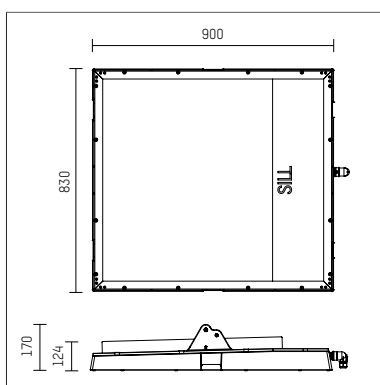

177F965WW70D | black

177 | BLACK EDITION
Arealfooter
LED | 965 W 3000 K

- Arealfooter 177 BLACK EDITION
- for surface mounted installation on wall or ceiling
- mounting bracket must be ordered separately
- with LED 146900 lm
- colour temperature: 3000 K
- colour rendering index: CRI >70
- L90 / B10 (100.000 / ta 25°C)
- net luminous flux: 119000 lm
- total load: 965 W
- luminous efficacy: 123,3 lm/W
- symmetrical light distribution, very wide flood
- beam angle: 98 °
- electronic (DALI), 220-240 V, 0/50/60 Hz overvoltage protection 10kV; discharge current 5kA
- dimmable 10-100%
- Number of luminaires per fuse (B16): 1
- power supply: plug connector 5x2,5 mm²
- optional loop-in loop-out cabling
- housing of aluminium and die cast aluminium
- safety glass, clear
- length: 900 mm, width: 830 mm, height: 170 mm
- windage area: 0,75 m²
- weight: 43,6 kg
- protection rating: IP65
- protection class I
- 5 years warranty
- designed and manufactured in Germany
- minimum ambient temperature: -40 ° C
- maximum ambient temperature: 40 ° C
- impact resistance class: IK10
- certificates: manufactured according to DIN VDE 0711 / EN 60598
- colour: black
- 177F965WW70D

- Overview of accessories on the following page / s

177F965WW70D

accessory**Required accessories**

description accessory general	dimensions in mm	item number	pic.-No.
Ceiling fixation for series 177		817700200	01
Mounting bracket, traverse mounting for series 177		817700300	02
Mounting bracket, for wall mounting		817700400	03