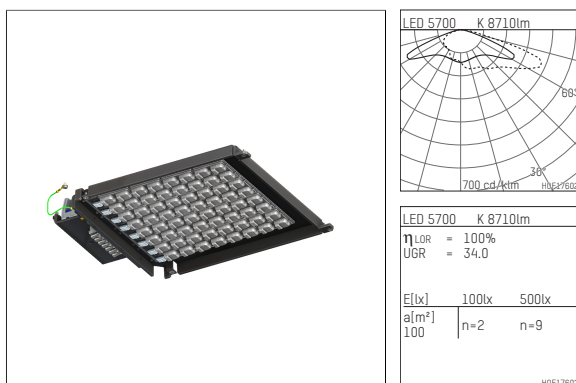

## 81535080KW-US

453/454  
LED Upgrade Kit  
LED | 80 W 5700 K

- LED Upgrade Kit 453/454
- to plane projector 153/154
- with LED 12620 lm
- colour temperature: 5700 K
- colour rendering index: CRI >70
- SDCM < 3
- net luminous flux: 8710 lm
- total load: 80 W
- luminous efficacy: 108,9 lm/W
- asymmetrical light distribution, deep
- with built in LED power unit, electronic (DALI), 220-240 V, 0/50/60 Hz
- overvoltage protection 6KV
- optional DC voltage suitable (AC/DC) - 15% power for operation in emergency lighting systems
- further dimming functions on request
- amplitude dimming
- power supply: connecting terminal 5x2,5 mm<sup>2</sup>
- Glass replacement recommended (article number glass: 8153000100)
- length: 444 mm, width: 282 mm, height: 104 mm
- windage area: 0,04 m<sup>2</sup>
- weight: 1,4 kg
- protection class I
- 5 years warranty
- designed and manufactured in Germany
- maximum ambient temperature: 35 ° C
- certificates: manufactured according to DIN VDE 0711 / EN 60598, CE
- 81535080KW-US