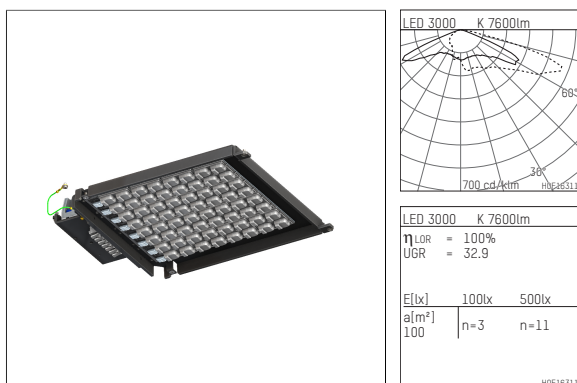

81535080WW-US

453/454
LED Upgrade Kit
LED | 80 W 3000 K

- LED Upgrade Kit 453/454
- to plane projector 153/154
- with LED 11010 lm
- colour temperature: 3000 K
- colour rendering index: CRI >80
- SDCM < 3
- net luminous flux: 7600 lm
- total load: 80 W
- luminous efficacy: 95,0 lm/W
- asymmetrical light distribution, deep
- with built in LED power unit, electronic (DALI), 220-240 V, 0/50/60 Hz
- overvoltage protection 6KV
- optional DC voltage suitable (AC/DC) - 15% power for operation in emergency lighting systems
- further dimming functions on request
- amplitude dimming
- power supply: connecting terminal 5x2,5 mm²
- Glass replacement recommended (article number glass: 8153000100)
- length: 444 mm, width: 282 mm, height: 104 mm
- windage area: 0,04 m²
- weight: 1,4 kg
- protection class I
- 5 years warranty
- designed and manufactured in Germany
- maximum ambient temperature: 35 ° C
- certificates: manufactured according to DIN VDE 0711 / EN 60598, CE
- 81535080WW-US

- Overview of accessories on the following page / s

81535080WW-US
accessory

Optional accessories

description accessory general	dimensions in mm	item number	pic.-No.
Replacement glass with hinge, seal included for upgrade kit 453/454		8153000100	01