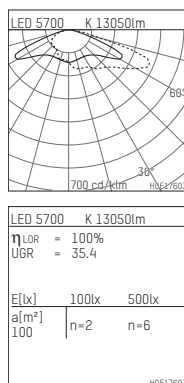

81535120KW-US

453/454

LED Upgrade Kit

LED | 120 W 5700 K

- LED Upgrade Kit 453/454
- to plane projector 153/154
- with LED 18910 lm
- colour temperature: 5700 K
- colour rendering index: CRI >70
- SDCM < 3
- net luminous flux: 13050 lm
- total load: 120 W
- luminous efficacy: 108,8 lm/W
- asymmetrical light distribution, deep
- with built in LED power unit, electronic (DALI), 220-240 V, 0/50/60 Hz
- overvoltage protection 6KV
- optional DC voltage suitable (AC/DC) - 15% power for operation in emergency lighting systems
- further dimming functions on request
- amplitude dimming
- power supply: connecting terminal 5x2,5 mm²
- Glass replacement recommended (article number glass: 8153000100)
- length: 444 mm, width: 282 mm, height: 104 mm
- windage area: 0,04 m²
- weight: 1,9 kg
- protection class I
- 5 years warranty
- designed and manufactured in Germany
- maximum ambient temperature: 25 ° C
- certificates: manufactured according to DIN VDE 0711 / EN 60598, CE
- 81535120KW-US