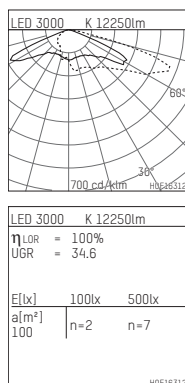

81535120WW-US

453/454

LED Upgrade Kit

LED | 120 W 3000 K

- LED Upgrade Kit 453/454
- to plane projector 153/154
- with LED 16200 lm
- colour temperature: 3000 K
- colour rendering index: CRI >80
- SDCM < 3
- net luminous flux: 12250 lm
- total load: 120 W
- luminous efficacy: 102,1 lm/W
- asymmetrical light distribution, deep
- with built in LED power unit, electronic (DALI), 220-240 V, 0/50/60 Hz
- overvoltage protection 6KV
- optional DC voltage suitable (AC/DC) - 15% power for operation in emergency lighting systems
- further dimming functions on request
- amplitude dimming
- power supply: connecting terminal 5x2,5 mm²
- Glass replacement recommended (article number glass: 8153000100)
- length: 444 mm, width: 282 mm, height: 104 mm
- windage area: 0,04 m²
- weight: 1,9 kg
- protection class I
- 5 years warranty
- designed and manufactured in Germany
- maximum ambient temperature: 25 ° C
- certificates: manufactured according to DIN VDE 0711 / EN 60598, CE
- 81535120WW-US