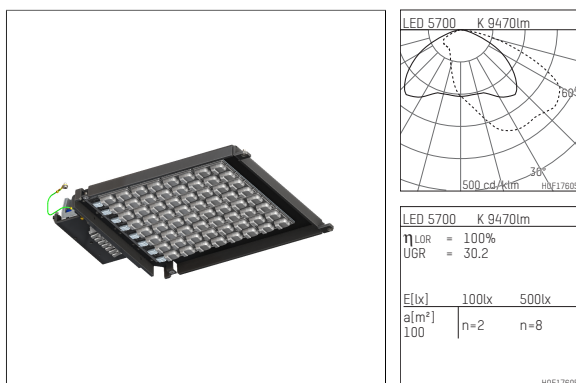

81536080KW-US

453/454
LED Upgrade Kit
LED | 80 W 5700 K

- LED Upgrade Kit 453/454
- to plane projector 153/154
- with LED 12620 lm
- colour temperature: 5700 K
- colour rendering index: CRI >70
- SDCM < 3
- net luminous flux: 9470 lm
- total load: 80 W
- luminous efficacy: 118,4 lm/W
- asymmetrical light distribution, wide beam
- with built in LED power unit, electronic (DALI), 220-240 V, 0/50/60 Hz
- overvoltage protection 6KV
- optional DC voltage suitable (AC/DC) - 15% power for operation in emergency lighting systems
- further dimming functions on request
- amplitude dimming
- power supply: connecting terminal 5x2,5 mm²
- Glass replacement recommended (article number glass: 8153000100)
- length: 444 mm, width: 282 mm, height: 104 mm
- windage area: 0,04 m²
- weight: 1,4 kg
- protection class I
- 5 years warranty
- designed and manufactured in Germany
- maximum ambient temperature: 35 ° C
- certificates: manufactured according to DIN VDE 0711 / EN 60598, CE
- 81536080KW-US