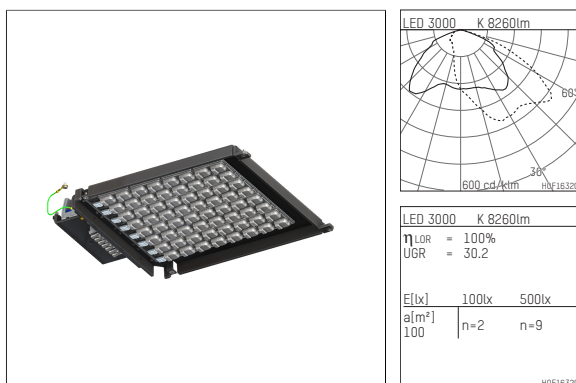

81536080WW-US

453/454
LED Upgrade Kit
LED | 80 W 3000 K

- LED Upgrade Kit 453/454
- to plane projector 153/154
- with LED 11010 lm
- colour temperature: 3000 K
- colour rendering index: CRI >80
- SDCM < 3
- net luminous flux: 8260 lm
- total load: 80 W
- luminous efficacy: 103,3 lm/W
- asymmetrical light distribution, wide beam
- with built in LED power unit, electronic (DALI), 220-240 V, 0/50/60 Hz
- overvoltage protection 6KV
- optional DC voltage suitable (AC/DC) - 15% power for operation in emergency lighting systems
- further dimming functions on request
- amplitude dimming
- power supply: connecting terminal 5x2,5 mm²
- Glass replacement recommended (article number glass: 8153000100)
- length: 444 mm, width: 282 mm, height: 104 mm
- windage area: 0,04 m²
- weight: 1,4 kg
- protection class I
- 5 years warranty
- designed and manufactured in Germany
- maximum ambient temperature: 35 ° C
- certificates: manufactured according to DIN VDE 0711 / EN 60598, CE
- 81536080WW-US

- Overview of accessories on the following page / s

81536080WW-US
accessory

Optional accessories

description accessory general	dimensions in mm	item number	pic.-No.
Replacement glass with hinge, seal included for upgrade kit 453/454		8153000100	01