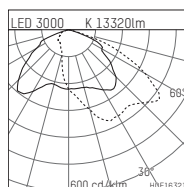

81536120WW-US

453/454

LED Upgrade Kit

LED | 120 W 3000 K

LED 3000 K 13320lm		
η_{LOR}	= 100%	
UGR	= 31.9	
E [lx]	100lx	500lx
a [m ²]	n=2	n=6
H0F16.321		

- LED Upgrade Kit 453/454
- to plane projector 153/154
- with LED 17760 lm
- colour temperature: 3000 K
- colour rendering index: CRI >80
- SDCM < 3
- net luminous flux: 13320 lm
- total load: 120 W
- luminous efficacy: 111,0 lm/W
- asymmetrical light distribution, wide beam
- with built in LED power unit, electronic (DALI), 220-240 V, 0/50/60 Hz
- overvoltage protection 6KV
- optional DC voltage suitable (AC/DC) - 15% power for operation in emergency lighting systems
- further dimming functions on request
- amplitude dimming
- power supply: connecting terminal 5x2,5 mm²
- Glass replacement recommended (article number glass: 8153000100)
- length: 444 mm, width: 282 mm, height: 104 mm
- windage area: 0,04 m²
- weight: 1,9 kg
- protection class I
- 5 years warranty
- designed and manufactured in Germany
- maximum ambient temperature: 25 ° C
- certificates: manufactured according to DIN VDE 0711 / EN 60598, CE
- 81536120WW-US