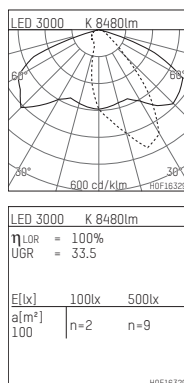

81539080WW-US

453/454
LED Upgrade Kit
LED | 80 W 3000 K

- LED Upgrade Kit 453/454
- to plane projector 153/154
- with LED 11010 lm
- colour temperature: 3000 K
- colour rendering index: CRI >80
- SDCM < 3
- net luminous flux: 8480 lm
- total load: 80 W
- luminous efficacy: 106,0 lm/W
- bidirectional light distribution
- with built in LED power unit, electronic (DALI), 220-240 V, 0/50/60 Hz
- overvoltage protection 6KV
- optional DC voltage suitable (AC/DC) - 15% power for operation in emergency lighting systems
- further dimming functions on request
- amplitude dimming
- power supply: connecting terminal 5x2,5 mm²
- Glass replacement recommended (article number glass: 8153000100)
- length: 444 mm, width: 282 mm, height: 104 mm
- windage area: 0,04 m²
- weight: 1,4 kg
- protection class I
- 5 years warranty
- designed and manufactured in Germany
- maximum ambient temperature: 35 ° C
- certificates: manufactured according to DIN VDE 0711 / EN 60598, CE
- 81539080WW-US