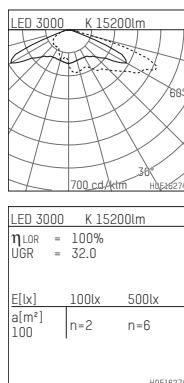

81555120WW-US

455
LED Upgrade Kit
LED | 120 W 3000 K

- LED Upgrade Kit 455
- to plane projector 155
- with LED 18060 lm
- colour temperature: 3000 K
- colour rendering index: CRI >80
- SDCM < 3
- net luminous flux: 15200 lm
- total load: 120 W
- luminous efficacy: 126,7 lm/W
- asymmetrical light distribution, deep
- with built in LED power unit, electronic (DALI), 220-240 V, 0/50/60 Hz
- overvoltage protection 10KV
- optional DC voltage suitable (AC/DC) - 15% power for operation in emergency lighting systems
- further dimming functions on request
- amplitude dimming
- Glass replacement recommended (article number glass: 8155000100)
- length: 703 mm, width: 420 mm, height: 150 mm
- windage area: 0,10 m²
- weight: 3,7 kg
- protection class I
- 5 years warranty
- designed and manufactured in Germany
- certificates: manufactured according to DIN VDE 0711 / EN 60598, CE
- 81555120WW-US