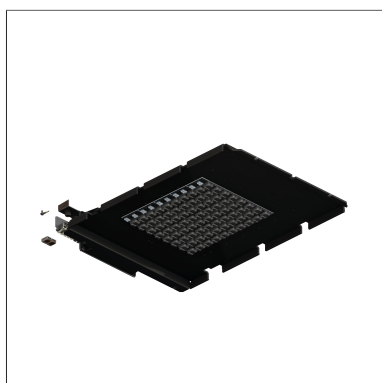

81555120WW-US

455
LED Upgrade Kit
LED | 120 W 3000 K

- LED Upgrade Kit 455
- to plane projector 155
- with LED 18060 lm
- colour temperature: 3000 K
- colour rendering index: CRI >80
- SDCM < 3
- net luminous flux: 15200 lm
- total load: 120 W
- luminous efficacy: 126,7 lm/W
- asymmetrical light distribution, deep
- with built in LED power unit, electronic (DALI), 220-240 V, 0/50/60 Hz
- overvoltage protection 10KV
- optional DC voltage suitable (AC/DC) - 15% power for operation in emergency lighting systems
- further dimming functions on request
- amplitude dimming
- Glass replacement recommended (article number glass: 8155000100)
- length: 703 mm, width: 420 mm, height: 150 mm
- windage area: 0,10 m²
- weight: 3,7 kg
- protection class I
- 5 years warranty
- designed and manufactured in Germany
- certificates: manufactured according to DIN VDE 0711 / EN 60598, CE
- 81555120WW-US

81555120WW-US
accessory

Required accessories

description accessory general	dimensions in mm	item number	pic.-No.
Replacement glass with hinge, seal included for upgrade kit 455		8155000100	01