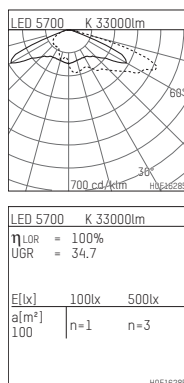

81555240KW-US

455
LED Upgrade Kit
LED | 240 W 5700 K

- LED Upgrade Kit 455
- to plane projector 155
- with LED 39300 lm
- colour temperature: 5700 K
- colour rendering index: CRI >70
- SDCM < 3
- net luminous flux: 33000 lm
- total load: 240 W
- luminous efficacy: 137,5 lm/W
- asymmetrical light distribution, deep
- with built in LED power unit, electronic (DALI), 220-240 V, 0/50/60 Hz
- overvoltage protection 10KV
- optional DC voltage suitable (AC/DC) - 15% power for operation in emergency lighting systems
- further dimming functions on request
- amplitude dimming
- Glass replacement recommended (article number glass: 8155000100)
- length: 703 mm, width: 420 mm, height: 150 mm
- windage area: 0,10 m²
- weight: 3,9 kg
- protection class I
- 5 years warranty
- designed and manufactured in Germany
- certificates: manufactured according to DIN VDE 0711 / EN 60598, CE
- 81555240KW-US

81555240KW-US
accessory

Required accessories

description accessory general	dimensions in mm	item number	pic.-No.
Replacement glass with hinge, seal included for upgrade kit 455		8155000100	01