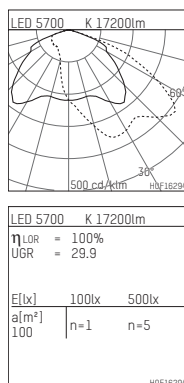

81556120KW-US

455
LED Upgrade Kit
LED | 120 W 5700 K

- LED Upgrade Kit 455
- to plane projector 155
- with LED 22180 lm
- colour temperature: 5700 K
- colour rendering index: CRI >70
- SDCM < 3
- net luminous flux: 17200 lm
- total load: 120 W
- luminous efficacy: 143,3 lm/W
- asymmetrical light distribution, wide beam
- with built in LED power unit, electronic (DALI), 220-240 V, 0/50/60 Hz
- overvoltage protection 10KV
- optional DC voltage suitable (AC/DC) - 15% power for operation in emergency lighting systems
- further dimming functions on request
- power supply: connecting terminal 5x2,5 mm²
- loop-in loop-out capable, for cable diameter 8-12mm
- Glass replacement recommended (article number glass: 8155000100)
- length: 703 mm, width: 420 mm, height: 150 mm
- windage area: 0,10 m²
- weight: 3,7 kg
- protection class I
- 5 years warranty
- designed and manufactured in Germany
- maximum ambient temperature: 45 ° C
- impact resistance class: IK08
- certificates: manufactured according to DIN VDE 0711 / EN 60598, CE
- 81556120KW-US

- - -

81556120KW-US
accessory

Required accessories

description accessory general	dimensions in mm	item number	pic.-No.
Replacement glass with hinge, seal included for upgrade kit 455		8155000100	01