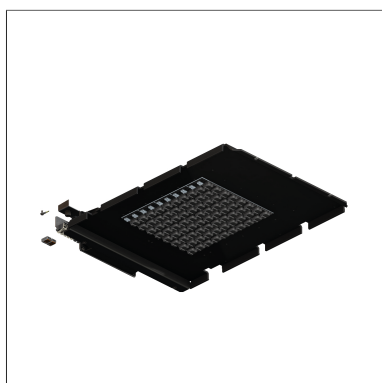

81556120KW-US

455
LED Upgrade Kit
LED | 120 W 5700 K

- LED Upgrade Kit 455
- to plane projector 155
- with LED 22180 lm
- colour temperature: 5700 K
- colour rendering index: CRI >70
- SDCM < 3
- net luminous flux: 17200 lm
- total load: 120 W
- luminous efficacy: 143,3 lm/W
- asymmetrical light distribution, wide beam
- with built in LED power unit, electronic (DALI), 220-240 V, 0/50/60 Hz
- overvoltage protection 10KV
- optional DC voltage suitable (AC/DC) - 15% power for operation in emergency lighting systems
- further dimming functions on request
- power supply: connecting terminal 5x2,5 mm²
- loop-in loop-out capable, for cable diameter 8-12mm
- Glass replacement recommended (article number glass: 8155000100)
- length: 703 mm, width: 420 mm, height: 150 mm
- windage area: 0,10 m²
- weight: 3,7 kg
- protection class I
- 5 years warranty
- designed and manufactured in Germany
- maximum ambient temperature: 45 ° C
- impact resistance class: IK08
- certificates: manufactured according to DIN VDE 0711 / EN 60598, CE
- 81556120KW-US

- - -

81556120KW-US
accessory

Required accessories

description accessory general	dimensions in mm	item number	pic.-No.
Replacement glass with hinge, seal included for upgrade kit 455		8155000100	01