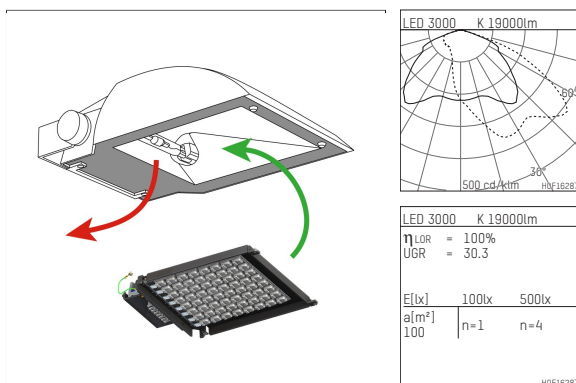

81556160WW-US

455
LED Upgrade Kit
LED | 160 W 3000 K

- LED Upgrade Kit 455
- to plane projector 155
- with LED 22880 lm
- colour temperature: 3000 K
- colour rendering index: CRI >80
- SDCM < 3
- net luminous flux: 19000 lm
- total load: 160 W
- luminous efficacy: 118,8 lm/W
- asymmetrical light distribution, wide beam
- with built in LED power unit, electronic (DALI), 220-240 V, 0/50/60 Hz
- overvoltage protection 10KV
- optional DC voltage suitable (AC/DC) - 15% power for operation in emergency lighting systems
- further dimming functions on request
- power supply: connecting terminal 5x2,5 mm²
- loop-in loop-out capable, for cable diameter 8-12mm
- Glass replacement recommended (article number glass: 8155000100)
- length: 703 mm, width: 420 mm, height: 150 mm
- windage area: 0,10 m²
- weight: 3,7 kg
- protection class I
- 5 years Hoffmeister warranty
- designed and manufactured in Germany
- maximum ambient temperature: 42 ° C
- impact resistance class: IK08
- certificates: manufactured according to DIN VDE 0711 / EN 60598, CE
- 81556160WW-US

- - -

81556160WW-US
accessory

Required accessories

description accessory general	dimensions in mm	item number	pic.-No.
Replacement glass with hinge, seal included for upgrade kit 455		8155000100	01