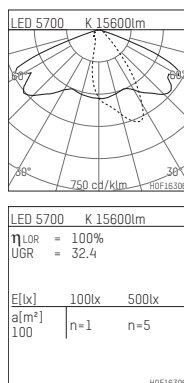

## 81559120KW-US

455  
LED Upgrade Kit  
LED | 120 W 5700 K

- LED Upgrade Kit 455
- to plane projector 155
- with LED 22180 lm
- colour temperature: 5700 K
- colour rendering index: CRI >70
- SDCM < 3
- net luminous flux: 15600 lm
- total load: 120 W
- luminous efficacy: 130,0 lm/W
- bidirectional light distribution
- with built in LED power unit, electronic (DALI), 220-240 V, 0/50/60 Hz
- overvoltage protection 10KV
- optional DC voltage suitable (AC/DC) - 15% power for operation in emergency lighting systems
- further dimming functions on request
- power supply: connecting terminal 5x2,5 mm<sup>2</sup>
- Glass replacement recommended (article number glass: 8155000100)
- length: 703 mm, width: 420 mm, height: 150 mm
- windage area: 0,10 m<sup>2</sup>
- weight: 3,7 kg
- protection class I
- 5 years warranty
- designed and manufactured in Germany
- maximum ambient temperature: 50 ° C
- certificates: manufactured according to DIN VDE 0711 / EN 60598, CE
- 81559120KW-US