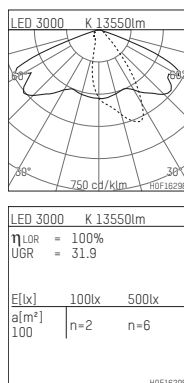

81559120WW-US

455
LED Upgrade Kit
LED | 120 W 3000 K

- LED Upgrade Kit 455
- to plane projector 155
- with LED 18060 lm
- colour temperature: 3000 K
- colour rendering index: CRI >80
- SDCM < 3
- net luminous flux: 13550 lm
- total load: 120 W
- luminous efficacy: 112,9 lm/W
- bidirectional light distribution
- with built in LED power unit, electronic (DALI), 220-240 V, 0/50/60 Hz
- overvoltage protection 10KV
- optional DC voltage suitable (AC/DC) - 15% power for operation in emergency lighting systems
- further dimming functions on request
- power supply: connecting terminal 5x2,5 mm²
- Glass replacement recommended (article number glass: 8155000100)
- length: 703 mm, width: 420 mm, height: 150 mm
- windage area: 0,10 m²
- weight: 3,7 kg
- protection class I
- 5 years warranty
- designed and manufactured in Germany
- maximum ambient temperature: 50 ° C
- certificates: manufactured according to DIN VDE 0711 / EN 60598, CE
- 81559120WW-US

- - -

81559120WW-US
accessory

Required accessories

description accessory general	dimensions in mm	item number	pic.-No.
Replacement glass with hinge, seal included for upgrade kit 455		8155000100	01