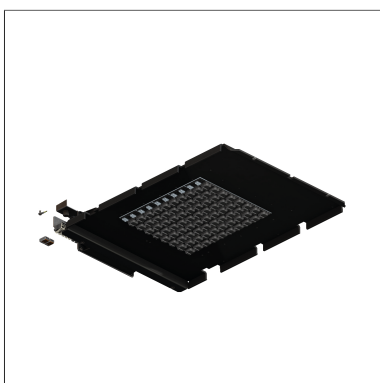

81559120WW-US

455
LED Upgrade Kit
LED | 120 W 3000 K

- LED Upgrade Kit 455
- to plane projector 155
- with LED 18060 lm
- colour temperature: 3000 K
- colour rendering index: CRI >80
- SDCM < 3
- net luminous flux: 13550 lm
- total load: 120 W
- luminous efficacy: 112,9 lm/W
- bidirectional light distribution
- with built in LED power unit, electronic (DALI), 220-240 V, 0/50/60 Hz
- overvoltage protection 10KV
- optional DC voltage suitable (AC/DC) - 15% power for operation in emergency lighting systems
- further dimming functions on request
- power supply: connecting terminal 5x2,5 mm²
- Glass replacement recommended (article number glass: 8155000100)
- length: 703 mm, width: 420 mm, height: 150 mm
- windage area: 0,10 m²
- weight: 3,7 kg
- protection class I
- 5 years warranty
- designed and manufactured in Germany
- maximum ambient temperature: 50 ° C
- certificates: manufactured according to DIN VDE 0711 / EN 60598, CE
- 81559120WW-US

- - -

81559120WW-US
accessory

Required accessories

description accessory general	dimensions in mm	item number	pic.-No.
Replacement glass with hinge, seal included for upgrade kit 455		8155000100	01