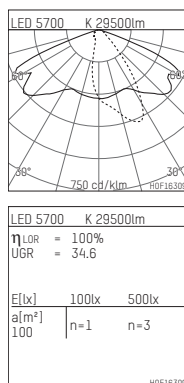

81559240KW-US

455
LED Upgrade Kit
LED | 240 W 5700 K

- LED Upgrade Kit 455
- to plane projector 155
- with LED 39300 lm
- colour temperature: 5700 K
- colour rendering index: CRI >70
- SDCM < 3
- net luminous flux: 29500 lm
- total load: 240 W
- luminous efficacy: 122,9 lm/W
- bidirectional light distribution
- with built in LED power unit, electronic (DALI), 220-240 V, 0/50/60 Hz
- overvoltage protection 10KV
- optional DC voltage suitable (AC/DC) - 15% power for operation in emergency lighting systems
- further dimming functions on request
- power supply: connecting terminal 5x2,5 mm²
- Glass replacement recommended (article number glass: 8155000100)
- length: 703 mm, width: 420 mm, height: 150 mm
- windage area: 0,10 m²
- weight: 3,9 kg
- protection class I
- 5 years warranty
- designed and manufactured in Germany
- maximum ambient temperature: 25 ° C
- certificates: manufactured according to DIN VDE 0711 / EN 60598, CE
- 81559240KW-US

- - -

81559240KW-US
accessory

Required accessories

description accessory general	dimensions in mm	item number	pic.-No.
Replacement glass with hinge, seal included for upgrade kit 455		8155000100	01