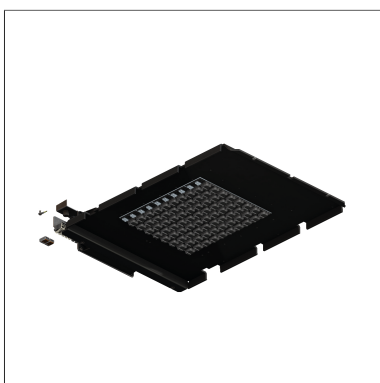

81559240KW-US

455
LED Upgrade Kit
LED | 240 W 5700 K

- LED Upgrade Kit 455
- to plane projector 155
- with LED 39300 lm
- colour temperature: 5700 K
- colour rendering index: CRI >70
- SDCM < 3
- net luminous flux: 29500 lm
- total load: 240 W
- luminous efficacy: 122,9 lm/W
- bidirectional light distribution
- with built in LED power unit, electronic (DALI), 220-240 V, 0/50/60 Hz
- overvoltage protection 10KV
- optional DC voltage suitable (AC/DC) - 15% power for operation in emergency lighting systems
- further dimming functions on request
- power supply: connecting terminal 5x2,5 mm²
- Glass replacement recommended (article number glass: 8155000100)
- length: 703 mm, width: 420 mm, height: 150 mm
- windage area: 0,10 m²
- weight: 3,9 kg
- protection class I
- 5 years warranty
- designed and manufactured in Germany
- maximum ambient temperature: 25 ° C
- certificates: manufactured according to DIN VDE 0711 / EN 60598, CE
- 81559240KW-US

- - -

81559240KW-US
accessory

Required accessories

description accessory general	dimensions in mm	item number	pic.-No.
Replacement glass with hinge, seal included for upgrade kit 455		8155000100	01