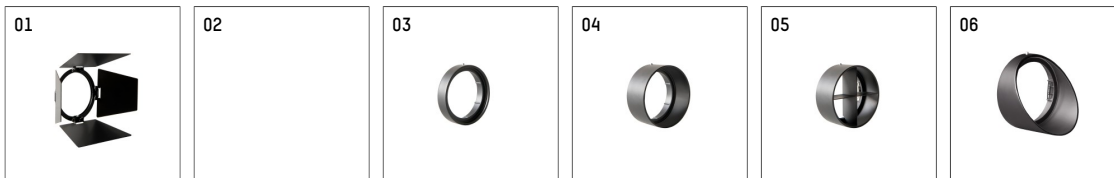

Hlo20090 accessory

Optional accessories

description accessory general	dimensions in mm	item number	pic.-No.
antiglare flaps for spotlights gin.a, gin.o and lo.nely size 2		103438	01
interchangeable optic 15°, (Set 4 pieces) for spotlights gin.o/lo.nely size 2&3		113 381 00 000	02
interchangeables optic 25°, (Set 4 pieces) for spotlights gin.o/lo.nely size 2&3		113 383 00 000	02
interchangeable optic 55°, (Set 4 pieces) for spotlights gin.o/lo.nely size 2&3		113 385 00 000	02
connection ring suitable for attachment of accessories for spotlights gin.a, gin.o and lo.nely size 2		103447	03
tube screen suitable for attachment of accessories for spotlights gin.a, gin.o and lo.nely size 2		103444	04
connection tube with cross louver suitable for attachment of accessories for spotlights gin.a, gin.o and lo.nely size 2		103441	05
visor suitable for attachment of accessories for spotlights gin.a, gin.o and lo.nely size 2		104750	06

Additional optional accessory components

description accessory general	dimensions in mm	item number	pic.-No.
soft.shape lens for spotlights gin.a, gin.o and lo.nely size 2	∅: 74	104228	01
soft.spot lens for spotlights gin.a, gin.o and lo.nely size 2	∅: 74	103461	01
sculpture lens for spotlights gin.a, gin.o and lo.nely size 2	∅: 74	103460	02
prismatic glass for spotlights gin.a, gin.o and lo.nely size 2	∅: 74	104915	03
honeycomb louver for spotlights gin.a, gin.o and lo.nely size 2		103448	04
Dichroitic conversion filter daylight filter, conversion from 3000K to 5000K for spotlights gin.a, gin.o and lo.nely size 2	∅: 74	103459	05
Dichroitic conversion filter neutral filter, conversion from 3000K to 4000K for spotlights gin.a, gin.o and lo.nely size 2	∅: 74	103458	06
Dichroitic conversion filter warm tone filter, conversion from 3000K to 2400K for spotlights gin.a, gin.o and lo.nely size 2	∅: 74	103457	07