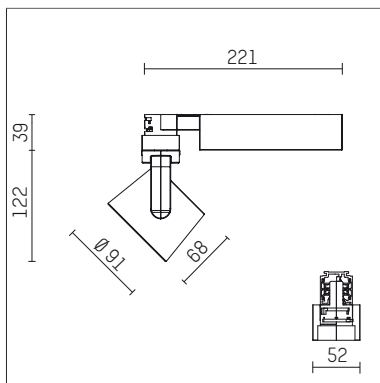

## Hlo20090 | black

lo.nely 2  
spotlight  
LED COB | 20 W 3000 K

- spotlight lo.nely 2
- with 3 circuit universal adapter
- for Hoffmeister control.x tracks
- circuit selection is possible while adapter is inserted into the track
- Replace optics without tools
- with LED COB 2400 lm
- colour temperature: 3000 K
- colour rendering index: CRI >90
- L90 / B10 (50.000h)
- SDCM < 2
- net luminous flux: 1870 lm
- total load: 20 W
- luminous efficacy: 93,5 lm/W
- rotationsymmetrical light distribution, medium
- beam angle: 25°
- LED power unit integrated in adapter, electronic (POTI), 220-240 V, 0/50/60 Hz
- amplitude dimming
- adapter with integrated potentiometer
- dimming range: 100-0,1 %
- housing of die cast aluminium
- adapter of fibreglass reinforced thermoplastic
- Single lens PMMA
- length: 221 mm, width: 52 mm, height: 122 mm
- rotatable 360°, 95° tiltable (can be fixed)
- weight: 1,1 kg
- protection rating: IP20
- protection class I
- 5 years Hoffmeister warranty
- Made in Germany
- maximum ambient temperature: 35 °C
- certificates: manufactured according to DIN VDE 0711 / EN 60598, CE
- colour: black (RAL9005)
- Hlo20090