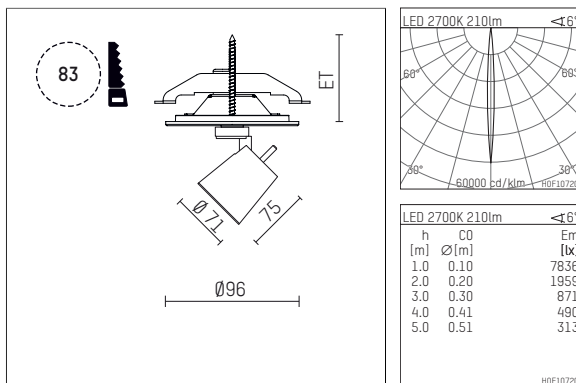

## 11211112 910-PA | white

gin.o 1  
spotlight  
LED | 5 W 2700 K

- spotlight gin.o 1
- with recessed mounting plate
- for recessed installation into wall or ceiling
- passive thermo management
- with LED 240 lm
- colour temperature: 2700 K
- colour rendering index: CRI >90
- L90 / B10 (50.000h)
- SDCM < 2
- net luminous flux: 210 lm
- total load: 5 W
- luminous efficacy: 42,0 lm/W
- rotationsymmetrical light distribution, narrow spot
- beam angle: 6 °
- with external LED power unit, electronic, 220-240 V, 0/50/60 Hz
- power supply: supply cord with plug connection 2x5x2,5 mm<sup>2</sup>, length: 360 mm
- suitable for through wiring
- housing of die cast aluminium
- safety glass, clear
- ceiling plate of die cast aluminium
- diameter: 96 mm, recessing diameter: 83 mm
- recessing depth: 63 mm, ceiling thickness: 1-45 mm
- weight: 0,65 kg
- 5 years Hoffmeister warranty
- Made in Germany
- maximum ambient temperature: 35 ° C
- certificates: manufactured according to DIN VDE 0711 / EN 60598, CE
- colour: white (RAL9016)
- 11211112 910-PA

### Additional optional accessory components

description accessory general	dimensions in mm	item number	pic.-No.
soft.shape lens for spotlights gin.a and gin.o size 1	∅: 54	104227	01
sculpture lens for spotlights gin.a and gin.o size 1	∅: 54	103428	02
prismatic glass for spotlights gin.a and gin.o size 1	∅: 54	104914	03
honeycomb louver for spotlights gin.a and gin.o size 1		103416	04
soft.spot lens for spotlights gin.a and gin.o size 1	∅: 54	103429	01