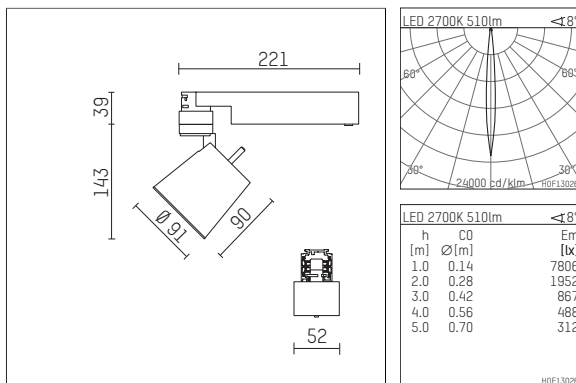

112 273 02 906 | silver

gin.o 2
spotlight
LED COB | 11 W 2700 K

- spotlight gin.o 2
- with 3 circuit universal adapter
- for Hoffmeister control.x tracks
- circuit selection is possible while adapter is inserted into the track
- passive thermo management
- with LED COB 720 lm
- colour temperature: 2700 K
- colour rendering index: CRI >90
- L90 / B10 (50.000h)
- SDCM < 2
- net luminous flux: 510 lm
- total load: 11 W
- luminous efficacy: 46,4 lm/W
- rotationsymmetrical light distribution, narrow spot
- reflector of aluminium, silver anodised
- LED power unit integrated in adapter, electronic, 220-240 V, 0/50/60 Hz
- housing of die cast aluminium
- adapter of fibreglass reinforced thermoplastic
- length: 221 mm, width: 52 mm, height: 182 mm
- rotatable 360°, 90° tilttable
- weight: 0,65 kg
- protection rating: IP20
- protection class I
- 5 years Hoffmeister warranty
- Made in Germany
- maximum ambient temperature: 45 °C
- certificates: manufactured according to DIN VDE 0711 / EN 60598, CE
- colour: silver
- 112 273 02 906

Additional optional accessory components

description accessory general	dimensions in mm	item number	pic.-No.
soft.shape lens for spotlights gin.a, gin.o and lo.nely size 2	Ø: 74	104228	01
soft.spot lens for spotlights gin.a, gin.o and lo.nely size 2	Ø: 74	103461	01
sculpture lens for spotlights gin.a, gin.o and lo.nely size 2	Ø: 74	103460	02
prismatic glass for spotlights gin.a, gin.o and lo.nely size 2	Ø: 74	104915	03
honeycomb louver for spotlights gin.a, gin.o and lo.nely size 2		103448	04
safety glass, clear for spotlight gin.o 2	Ø: 74	115884	05