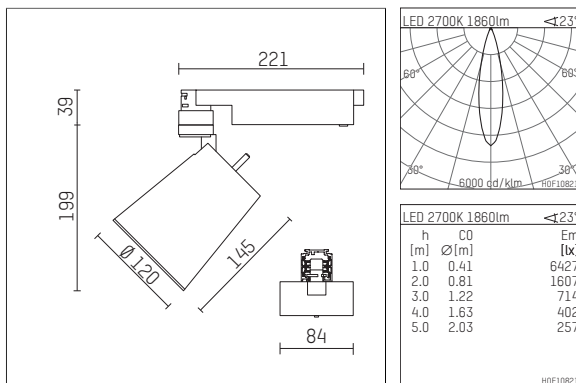

112 333 02 906 D | silver

gin.o 3
spotlight
LED | 28 W 2700 K

- spotlight gin.o 3
- with 3 circuit DALI adapter
- for Hoffmeister control.x tracks
- circuit selection is possible while adapter is inserted into the track
- passive thermo management
- with LED 2100 lm
- colour temperature: 2700 K
- colour rendering index: CRI >90
- L90 / B10 (50.000h)
- SDCM < 2
- net luminous flux: 1860 lm
- total load: 28 W
- luminous efficacy: 66,4 lm/W
- rotationsymmetrical light distribution, medium
- beam angle: 25 °
- LED power unit integrated in adapter, electronic (DALI)
- amplitude dimming
- dimming range: 100-1 %
- housing of die cast aluminium
- adapter of fibreglass reinforced thermoplastic
- safety glass, clear
- length: 221 mm, width: 84 mm, height: 238 mm
- rotatable 360°, 90° tiltable
- weight: 1,56 kg
- protection rating: IP20
- protection class I
- 5 years Hoffmeister warranty
- Made in Germany
- maximum ambient temperature: 35 ° C
- certificates: manufactured according to DIN VDE 0711 / EN 60598, CE
- colour: silver
- 112 333 02 906 D

Additional optional accessory components

description accessory general	dimensions in mm	item number	pic.-No.
soft.shape lens for spotlights gin.o and lo.nely size 3	∅: 100	105782	01
sculpture lens for spotlights gin.o and lo.nely size 3	∅: 100	105773	02
prismatic glass for spotlights gin.o and lo.nely size 3	∅: 100	105775	03
honeycomb louver for spotlights gin.o and lo.nely size 3		105761721	04
soft.spot lens for spotlights gin.o and lo.nely size 3	∅: 100	105774	01