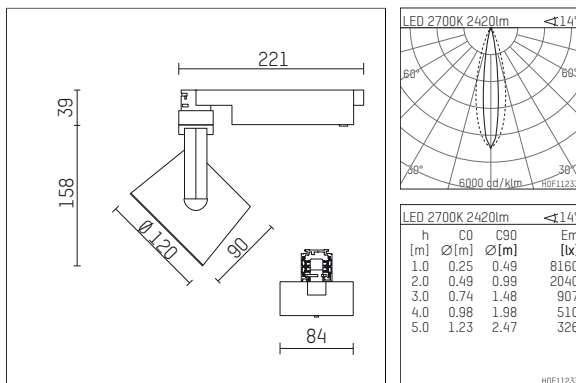

113 346 12 910 | white

lo.nely 3 | oval flood
floodlight
LED | 41 W 2700 K

- floodlight lo.nely 3 oval flood
- with 3 circuit universal adapter
- for Hoffmeister control.x tracks
- circuit selection is possible while adapter is inserted into the track
- with horizontal oval.flood light distribution
- passive thermo management
- with LED 2900 lm
- colour temperature: 2700 K
- colour rendering index: CRI >90
- L90 / B10 (50.000h)
- SDCM < 2
- net luminous flux: 2420 lm
- total load: 41 W
- luminous efficacy: 59,0 lm/W
- oval flood horizontal
- LED power unit integrated in adapter, electronic
- temperature-controlled LED circuit board (NTC)
- amplitude dimming
- adapter with integrated potentiometer
- dimming range: 100-1 %
- housing of die cast aluminium
- adapter of fibreglass reinforced thermoplastic
- microprismatic filter with very high rate of light transmission
- length: 221 mm, width: 84 mm, height: 197 mm
- rotatable 360°, 90° tiltable (can be fixed)
- weight: 1,25 kg
- protection rating: IP20
- protection class I
- 5 years Hoffmeister warranty
- Made in Germany
- maximum ambient temperature: 35 ° C
- certificates: manufactured according to DIN VDE 0711 / EN 60598, CE
- colour: white (RAL9016)
- 113 346 12 910

Optional accessories

description accessory general	dimensions in mm	item number	pic.-No.
connection ring suitable for attachment of accessories for spotlights gin.o and lo.nely size 3		105760910	01
connection tube suitable for attachment of accessories for spotlights gin.o and lo.nely size 3		105759910	02
connection tube with cross louver suitable for attachment of accessories for spotlights gin.o and lo.nely size 3		105758910	03
visor suitable for attachment of accessories for spotlights gin.o and lo.nely size 3		105783910	04