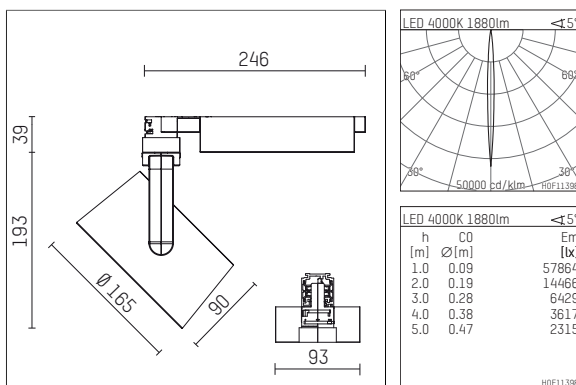

116 541 04 910 D | white

lo.nely 4
spotlight
LED | 35 W 4000 K

- spotlight lo.nely 4
- with 3 circuit DALI adapter
- for Hoffmeister control.x tracks
- circuit selection is possible while adapter is inserted into the track
- passive thermo management
- with LED 2500 lm
- colour temperature: 4000 K
- colour rendering index: CRI >80
- L90 / B10 (50.000h)
- SDCM < 3
- net luminous flux: 1880 lm
- total load: 35 W
- luminous efficacy: 53,7 lm/W
- narrow spot
- beam angle: 5 °
- LED power unit integrated in adapter, electronic (DALI), 220-240 V, 0/50/60 Hz
- dimmable
- dimming range: 100-1 %
- housing of die cast aluminium
- adapter of fibreglass reinforced thermoplastic
- safety glass, clear
- length: 246 mm, width: 93 mm, height: 232 mm
- rotatable 360°, 95° tilttable (can be fixed)
- weight: 2 kg
- protection rating: IP20
- protection class I
- 5 years Hoffmeister warranty
- Made in Germany
- maximum ambient temperature: 35 ° C
- certificates: manufactured according to DIN VDE 0711 / EN 60598, CE
- colour: white (RAL9016)
- 116 541 04 910 D

Additional optional accessory components

description accessory general	dimensions in mm	item number	pic.-No.
honeycomb louver für Strahler lo.nely Größe 4		116 578 00 000	01
sculpture lens for spotlights lo.nely size 4	∅: 146,5	116 571 00 000	02
soft.shape lens for spotlights lo.nely size 4	∅: 146,5	116 570 00 000	03
soft.spot lens for spotlights lo.nely size 4	∅: 146,5	116 574 00 000	03
prismatic glass for spotlights lo.nely size 4	∅: 146,5	116 573 00 000	04
wide flood structured glas for spotlights lo.nely size 4	∅: 146,5	116 572 00 000	02