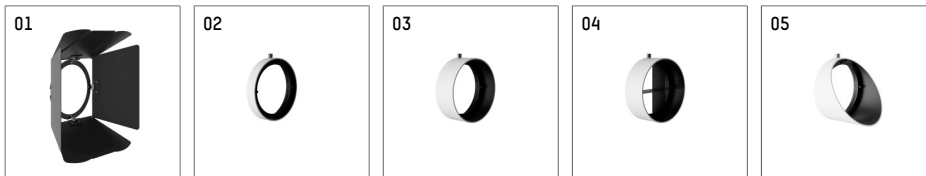

116 541 04 910 D | white

lo.nely 4
spotlight
LED | 35 W 4000 K

- spotlight lo.nely 4
- with 3 circuit DALI adapter
- for Hoffmeister control.x tracks
- circuit selection is possible while adapter is inserted into the track
- passive thermo management
- with LED 2500 lm
- colour temperature: 4000 K
- colour rendering index: CRI >80
- L90 / B10 (50.000h)
- SDCM < 3
- net luminous flux: 1880 lm
- total load: 35 W
- luminous efficacy: 53,7 lm/W
- narrow spot
- beam angle: 5 °
- LED power unit integrated in adapter, electronic (DALI), 220-240 V, 0/50/60 Hz
- dimmable
- dimming range: 100-1 %
- housing of die cast aluminium
- adapter of fibreglass reinforced thermoplastic
- safety glass, clear
- length: 246 mm, width: 93 mm, height: 232 mm
- rotatable 360°, 95° tilttable (can be fixed)
- weight: 2 kg
- protection rating: IP20
- protection class I
- 5 years Hoffmeister warranty
- Made in Germany
- maximum ambient temperature: 35 ° C
- certificates: manufactured according to DIN VDE 0711 / EN 60598, CE
- colour: white (RAL9016)
- 116 541 04 910 D

- Overview of accessories on the following page / s

116 541 04 910 D
accessory

Optional accessories

description accessory general	dimensions in mm	item number	pic.-No.
antiglare flaps, 8-leaf barn door with connection ring 11656000721 (black) for spotlights lo.nely size 4		116 564 00 721	01
connection ring suitable for attachment of accessories for spotlights lo.nely size 4		116 560 00 910	02
connection tube suitable for attachment of accessories for spotlights lo.nely size 4		116 561 00 910	03
connection tube with cross louver suitable for attachment of accessories for spotlights lo.nely size 4		116 562 00 910	04
visor suitable for attachment of accessories for spotlights lo.nely size 4		116 563 00 910	05