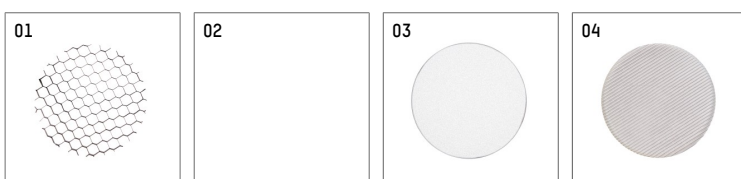

- Overview of accessories on the following page / s

116 541 04 910 D
accessory

Optional accessories

description accessory general	dimensions in mm	item number	pic.-No.
antiglare flaps, 8-leaf barn door with connection ring 11656000721 (black) for spotlights lo.nely size 4		116 564 00 721	01
connection ring suitable for attachment of accessories for spotlights lo.nely size 4		116 560 00 910	02
connection tube suitable for attachment of accessories for spotlights lo.nely size 4		116 561 00 910	03
connection tube with cross louver suitable for attachment of accessories for spotlights lo.nely size 4		116 562 00 910	04
visor suitable for attachment of accessories for spotlights lo.nely size 4		116 563 00 910	05

Additional optional accessory components

description accessory general	dimensions in mm	item number	pic.-No.
honeycomb louver für Strahler lo.nely Größe 4		116 578 00 000	01
sculpture lens for spotlights lo.nely size 4	∅: 146,5	116 571 00 000	02
soft.shape lens for spotlights lo.nely size 4	∅: 146,5	116 570 00 000	03
soft.spot lens for spotlights lo.nely size 4	∅: 146,5	116 574 00 000	03
prismatic glass for spotlights lo.nely size 4	∅: 146,5	116 573 00 000	04
wide flood structured glas for spotlights lo.nely size 4	∅: 146,5	116 572 00 000	02