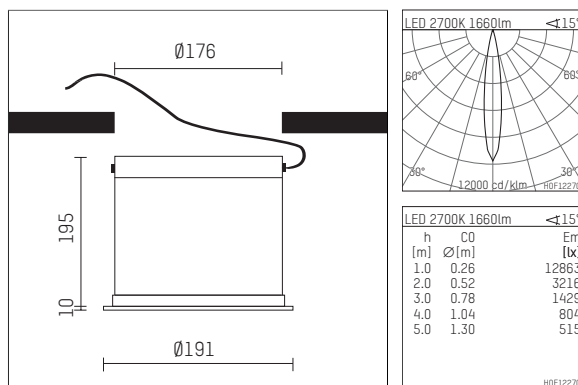

117 330 02 910 | white

DL 150 | IP65
downlight
LED | 28 W 2700 K

- downlight DL 150 IP65
- with a rim projecting over the ceiling
- for installation into suspended ceilings
- with LED 2100 lm
- colour temperature: 2700 K
- colour rendering index: CRI >90
- L90 / B10 (50.000h)
- SDCM < 2
- net luminous flux: 1660 lm
- total load: 28 W
- luminous efficacy: 59,3 lm/W
- rotationsymmetrical light distribution, spot
- reflector of aluminium, black
- beam angle: 15 °
- UGR: 4
- with built in LED power unit, electronic, 220-240 V, 50/60 Hz
- power supply: push-wire terminal 2x3x2,5 mm²
- housing of die cast aluminium
- recessing ring of die cast aluminium
- ceiling trim of die cast aluminium
- the luminaire can subsequently be inset into the ceiling mounting ring
- diameter: 191 mm, recessing diameter: 176 mm
- recessing depth: 195 mm, ceiling thickness: max. 50 mm
- weight: 2,4 kg
- protection rating: IP65
- protection class I
- 5 years Hoffmeister warranty
- Made in Germany
- certificates: manufactured according to DIN VDE 0711 / EN 60598, CE
- colour: white
- 117 330 02 910