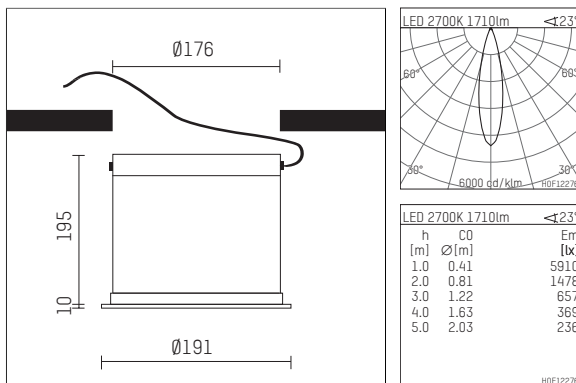

## 117 340 02 910 | white

DL 150 | IP65  
downlight  
LED | 28 W 2700 K

- downlight DL 150 IP65
- with a rim projecting over the ceiling
- for installation into suspended ceilings
- with LED 2100 lm
- colour temperature: 2700 K
- colour rendering index: CRI >90
- L90 / B10 (50.000h)
- SDCM < 2
- net luminous flux: 1710 lm
- total load: 28 W
- luminous efficacy: 61,1 lm/W
- rotationsymmetrical light distribution, medium
- reflector of aluminium, black
- beam angle: 25 °
- UGR: 6
- with built in LED power unit, electronic, 220-240 V, 50/60 Hz
- power supply: push-wire terminal 2x3x2,5 mm<sup>2</sup>
- housing of die cast aluminium
- recessing ring of die cast aluminium
- ceiling trim of die cast aluminium
- the luminaire can subsequently be inset into the ceiling mounting ring
- diameter: 191 mm, recessing diameter: 176 mm
- recessing depth: 195 mm, ceiling thickness: max. 50 mm
- weight: 2,4 kg
- protection rating: IP65
- protection class I
- 5 years Hoffmeister warranty
- Made in Germany
- certificates: manufactured according to DIN VDE 0711 / EN 60598, CE
- colour: white
- 117 340 02 910