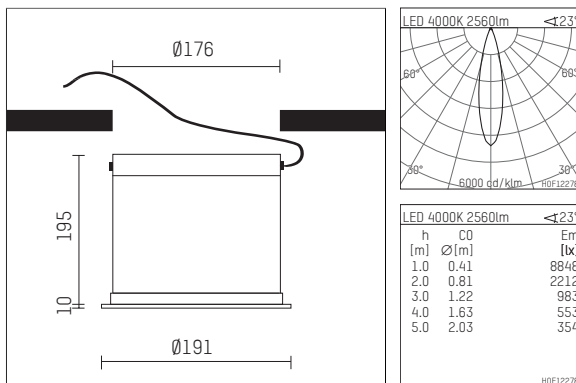

117 340 04 916 | silver

DL 150 | IP65
downlight
LED | 28 W 4000 K

- downlight DL 150 IP65
- with a rim projecting over the ceiling
- for installation into suspended ceilings
- with LED 3150 lm
- colour temperature: 4000 K
- colour rendering index: CRI >80
- L90 / B10 (50.000h)
- SDCM < 3
- net luminous flux: 2560 lm
- total load: 28 W
- luminous efficacy: 91,4 lm/W
- rotationsymmetrical light distribution, medium
- reflector of aluminium, black
- beam angle: 25°
- UGR: 7
- with built in LED power unit, electronic, 220-240 V, 50/60 Hz
- power supply: push-wire terminal 2x3x2,5 mm²
- housing of die cast aluminium
- recessing ring of die cast aluminium
- ceiling trim of die cast aluminium
- the luminaire can subsequently be inset into the ceiling mounting ring
- diameter: 191 mm, recessing diameter: 176 mm
- recessing depth: 195 mm, ceiling thickness: max. 50 mm
- weight: 2,4 kg
- protection rating: IP65
- protection class I
- 5 years Hoffmeister warranty
- Made in Germany
- certificates: manufactured according to DIN VDE 0711 / EN 60598, CE
- colour: silver
- 117 340 04 916