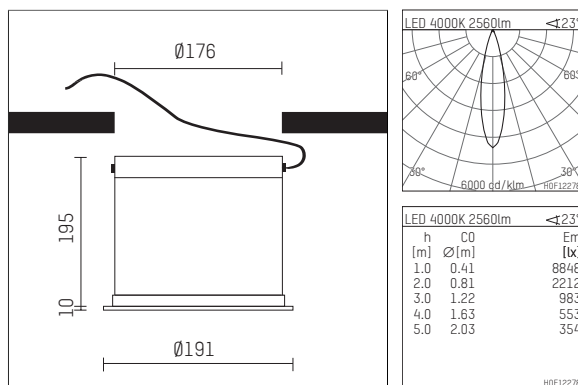

117 340 04 916 | silver

DL 150 | IP65
downlight
LED | 28 W 4000 K

- downlight DL 150 IP65
- with a rim projecting over the ceiling
- for installation into suspended ceilings
- with LED 3150 lm
- colour temperature: 4000 K
- colour rendering index: CRI >80
- L90 / B10 (50.000h)
- SDCM < 3
- net luminous flux: 2560 lm
- total load: 28 W
- luminous efficacy: 91,4 lm/W
- rotationsymmetrical light distribution, medium
- reflector of aluminium, black
- beam angle: 25 °
- UGR: 7
- with built in LED power unit, electronic, 220-240 V, 50/60 Hz
- power supply: push-wire terminal 2x3x2,5 mm²
- housing of die cast aluminium
- recessing ring of die cast aluminium
- ceiling trim of die cast aluminium
- the luminaire can subsequently be inset into the ceiling mounting ring
- diameter: 191 mm, recessing diameter: 176 mm
- recessing depth: 195 mm, ceiling thickness: max. 50 mm
- weight: 2,4 kg
- protection rating: IP65
- protection class I
- 5 years Hoffmeister warranty
- Made in Germany
- certificates: manufactured according to DIN VDE 0711 / EN 60598, CE
- colour: silver
- 117 340 04 916