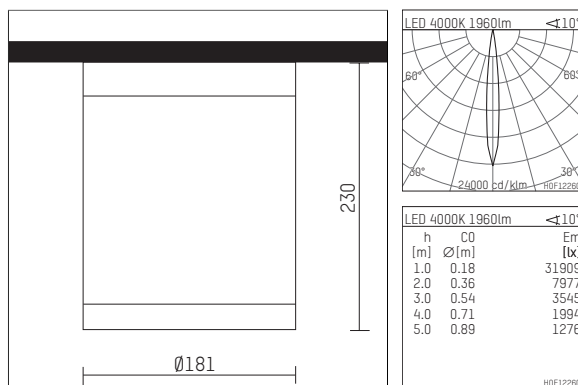

117 420 04 910 | white

DL 150 | IP65
ceiling mounted luminaire
LED | 28 W 4000 K

- ceiling mounted luminaire DL 150 IP65
- visible luminaire cover made of clear safety glass, 8 mm
- with LED 3150 lm
- colour temperature: 4000 K
- colour rendering index: CRI >80
- L90 / B10 (50.000h)
- SDCM < 3
- net luminous flux: 1960 lm
- total load: 28 W
- luminous efficacy: 70,0 lm/W
- rotationsymmetrical light distribution, spot
- reflector of aluminium, black
- beam angle: 10 °
- UGR: 2
- with built in LED power unit, electronic, 220-240 V, 0/50/60 Hz
- power supply: connecting terminal 3x2,5 mm²
- 2 cable inputs, suitable for through-wiring 2 x 3 x 1,5 mm²
- housing of die cast aluminium
- safety glass, clear
- ceiling mounting of die cast aluminium
- height: 230 mm
- diameter: 181 mm
- weight: 3,4 kg
- protection rating: IP65
- protection class I
- 5 years Hoffmeister warranty
- Made in Germany
- certificates: manufactured according to DIN VDE 0711 / EN 60598, CE
- colour: white
- 117 420 04 910

- Overview of accessories on the following page / s

117 420 04 910
accessory**Optional accessories**

description accessory general	dimensions in mm	item number	pic.-No.
ring for variable semi-recessing for surface mounted luminaires DL 150	∅: 228	079 040 00 910	01