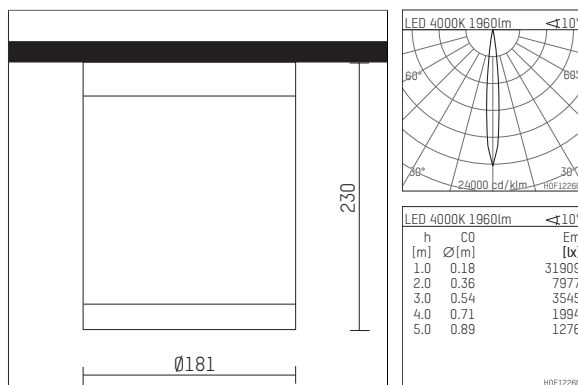

117 420 04 916 | silver

DL 150 | IP65
ceiling mounted luminaire
LED | 28 W 4000 K

- ceiling mounted luminaire DL 150 IP65
- visible luminaire cover made of clear safety glass, 8 mm
- with LED 3150 lm
- colour temperature: 4000 K
- colour rendering index: CRI >80
- L90 / B10 (50.000h)
- SDCM < 3
- net luminous flux: 1960 lm
- total load: 28 W
- luminous efficacy: 70,0 lm/W
- rotationsymmetrical light distribution, spot
- reflector of aluminium, black
- beam angle: 10 °
- UGR: 2
- with built in LED power unit, electronic, 220-240 V, 0/50/60 Hz
- power supply: connecting terminal 3x2,5 mm²
- 2 cable inputs, suitable for through-wiring 2 x 3 x 1,5 mm²
- housing of die cast aluminium
- safety glass, clear
- ceiling mounting of die cast aluminium
- height: 230 mm
- diameter: 181 mm
- weight: 3,4 kg
- protection rating: IP65
- protection class I
- 5 years Hoffmeister warranty
- Made in Germany
- certificates: manufactured according to DIN VDE 0711 / EN 60598, CE
- colour: silver
- 117 420 04 916

- Overview of accessories on the following page / s

117 420 04 916
accessory

Optional accessories

description accessory general	dimensions in mm	item number	pic.-No.
ring for variable semi-recessing for surface mounted luminaires DL 150	Ø: 228	079 040 00 916	01