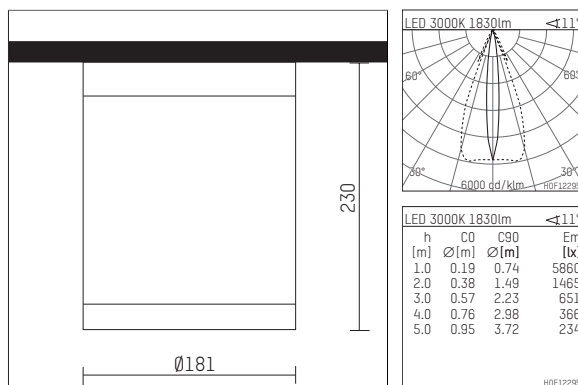

## 117 470 03 726 | anthracite

DL 150 | IP65  
ceiling mounted luminaire  
LED | 28 W 3000 K

- ceiling mounted luminaire DL 150 IP65
- visible luminaire cover made of clear safety glass, 8 mm
- with LED 2400 lm
- colour temperature: 3000 K
- colour rendering index: CRI >90
- L90 / B10 (50.000h)
- SDCM < 2
- net luminous flux: 1830 lm
- total load: 28 W
- luminous efficacy: 65,4 lm/W
- bisymmetrical light distribution, oval flood
- reflector of aluminium, black
- UGR: 2
- with built in LED power unit, electronic, 220-240 V, 0/50/60 Hz
- power supply: connecting terminal 3x2,5 mm<sup>2</sup>
- 2 cable inputs, suitable for through-wiring 2 x 3 x 1,5 mm<sup>2</sup>
- housing of die cast aluminium
- safety glass, clear
- ceiling mounting of die cast aluminium
- height: 230 mm
- diameter: 181 mm
- weight: 3,4 kg
- protection rating: IP65
- protection class I
- 5 years Hoffmeister warranty
- Made in Germany
- certificates: manufactured according to DIN VDE 0711 / EN 60598, CE
- colour: anthracite
- 117 470 03 726

## Optional accessories

description accessory general	dimensions in mm	item number	pic.-No.
ring for variable semi-recessing for surface mounted luminaires DL 150	Ø: 228	079 040 00 726	01