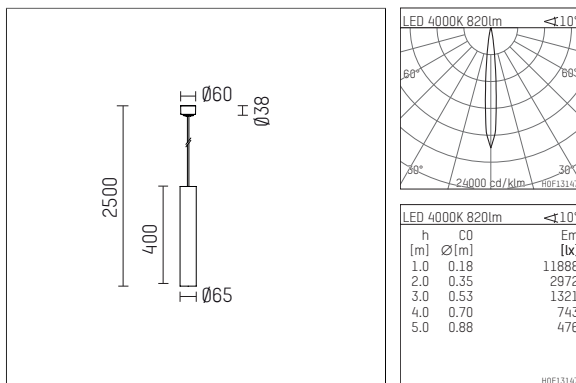

## 119 502 04 910 | white

car.a  
pendant luminaire  
LED | 10 W 4000 K

- pendant luminaire car.a
- with canopy
- for surface mounted ceiling installation
- with LED 1050 lm
- colour temperature: 4000 K
- colour rendering index: CRI >80
- L80 / B10 (50.000h)
- SDCM < 2
- net luminous flux: 820 lm
- total load: 10 W
- luminous efficacy: 82,0 lm/W
- rotationsymmetrical light distribution, spot
- beam angle: 10 °
- UGR: -2
- build in LED power unit, electronic, 220-240 V, 50/60 Hz
- Dimming with external dimmers possible (trailing-edge and leading-edge)
- power supply: supply cord 3x0,75 mm², length: 2000 mm
- housing of aluminium
- safety glass, clear
- height: 400 mm
- diameter: 65 mm, suspension length: 2500 mm
- weight: 1,926 kg
- protection rating: IP20
- protection class I
- 5 years Hoffmeister warranty
- Made in Germany
- certificates: manufactured according to DIN VDE 0711 / EN 60598, CE
- colour: white (RAL9016)
- 119 502 04 910