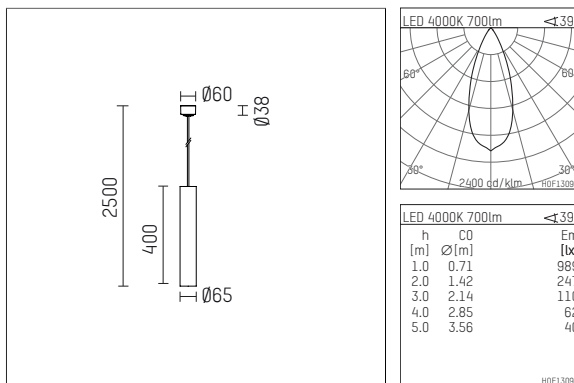

119 505 04 910 | white

car.a
pendant luminaire
LED | 10 W 4000 K

- pendant luminaire car.a
- with canopy
- for surface mounted ceiling installation
- with LED 1050 lm
- colour temperature: 4000 K
- colour rendering index: CRI >80
- L80 / B10 (50.000h)
- SDCM < 2
- net luminous flux: 700 lm
- total load: 10 W
- luminous efficacy: 70,0 lm/W
- rotationsymmetrical light distribution, flood
- beam angle: 40 °
- UGR: 15
- build in LED power unit, electronic, 220-240 V, 50/60 Hz
- Dimming with external dimmers possible (trailing-edge and leading-edge)
- power supply: supply cord 3x0,75 mm², length: 2000 mm
- housing of aluminium
- microprismatic filter with very high rate of light transmission
- height: 400 mm
- diameter: 65 mm, suspension length: 2500 mm
- weight: 1,926 kg
- protection rating: IP20
- protection class I
- 5 years Hoffmeister warranty
- Made in Germany
- certificates: manufactured according to DIN VDE 0711 / EN 60598, CE
- colour: white (RAL9016)
- 119 505 04 910