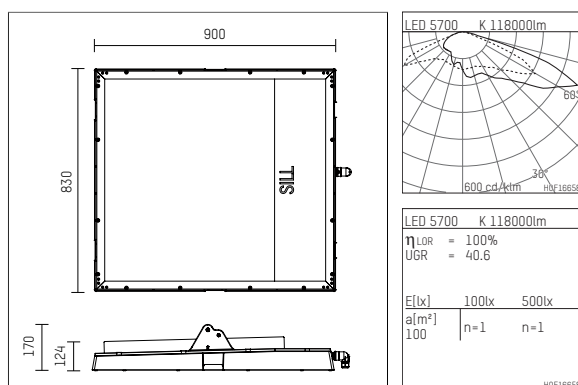

1775965KW70D | black

177 | BLACK EDITION
Arealflooder
LED | 965 W 5700 K

- Arealflooder 177 BLACK EDITION
- for surface mounted installation on wall or ceiling
- mounting bracket must be ordered separately
- with LED 156300 lm
- colour temperature: 5700 K
- colour rendering index: CRI >70
- L80 / B10 (50.000h)
- net luminous flux: 118000 lm
- total load: 965 W
- luminous efficacy: 122,3 lm/W
- asymmetrical light distribution
- 5 integrated LED power units, electronic (DALI), 220-240 V, 0/50/60 Hz
- overvoltage protection 10kV; discharge current 5kA
- dimmable 10-100%
- power supply: plug connector angled 90° RST 20i5 5x2,5 mm²
- Optional loop-in loop-out cabling
- housing of aluminium and die cast aluminium
- safety glas, clear, partially ceramic printed
- length: 900 mm, width: 830 mm, height: 170 mm
- windage area: 0,75 m²
- weight: 43,6 kg
- protection rating: IP65
- protection class I
- 5 years warranty
- designed and manufactured in Germany
- minimum ambient temperature: -40 °C
- maximum ambient temperature: 40 °C
- impact resistance class: IK10
- certificates: manufactured according to DIN VDE 0711 / EN 60598
- colour: black
- 1775965KW70D